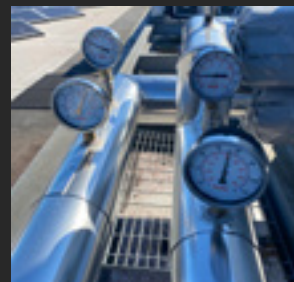

We Fix

BUILDING SERVICES
MAKING THINGS WORK FOR YOU

CHILLERS

GET IN TOUCH

CONTACT US

we-fixbuildingservices.com

0207 839 4333

info@we-fixbuildingservices.com