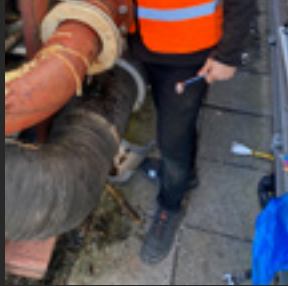

We Fix

BUILDING SERVICES
MAKING THINGS WORK FOR YOU

CHILLERS

GET IN TOUCH

CONTACT US

we-fixbuildingservices.com

0207 839 4333

info@we-fixbuildingservices.com