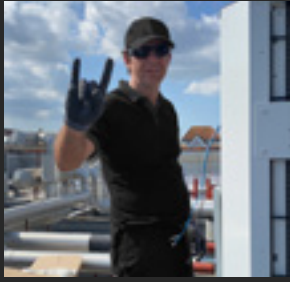

We Fix

BUILDING SERVICES
MAKING THINGS WORK FOR YOU

CHILLERS

GET IN TOUCH

CONTACT US

we-fixbuildingservices.com

0207 839 4333

info@we-fixbuildingservices.com