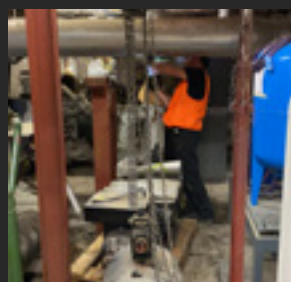

We Fix

BUILDING SERVICES
MAKING THINGS WORK FOR YOU

CHILLERS

GET IN TOUCH

CONTACT US

we-fixbuildingservices.com

0207 839 4333

info@we-fixbuildingservices.com