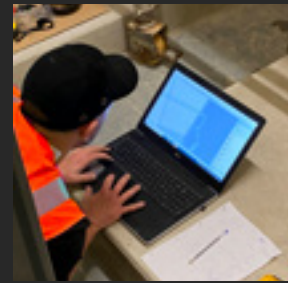

We Fix

BUILDING SERVICES
MAKING THINGS WORK FOR YOU

CHILLERS

GET IN TOUCH

CONTACT US

we-fixbuildingservices.com

0207 839 4333

info@we-fixbuildingservices.com