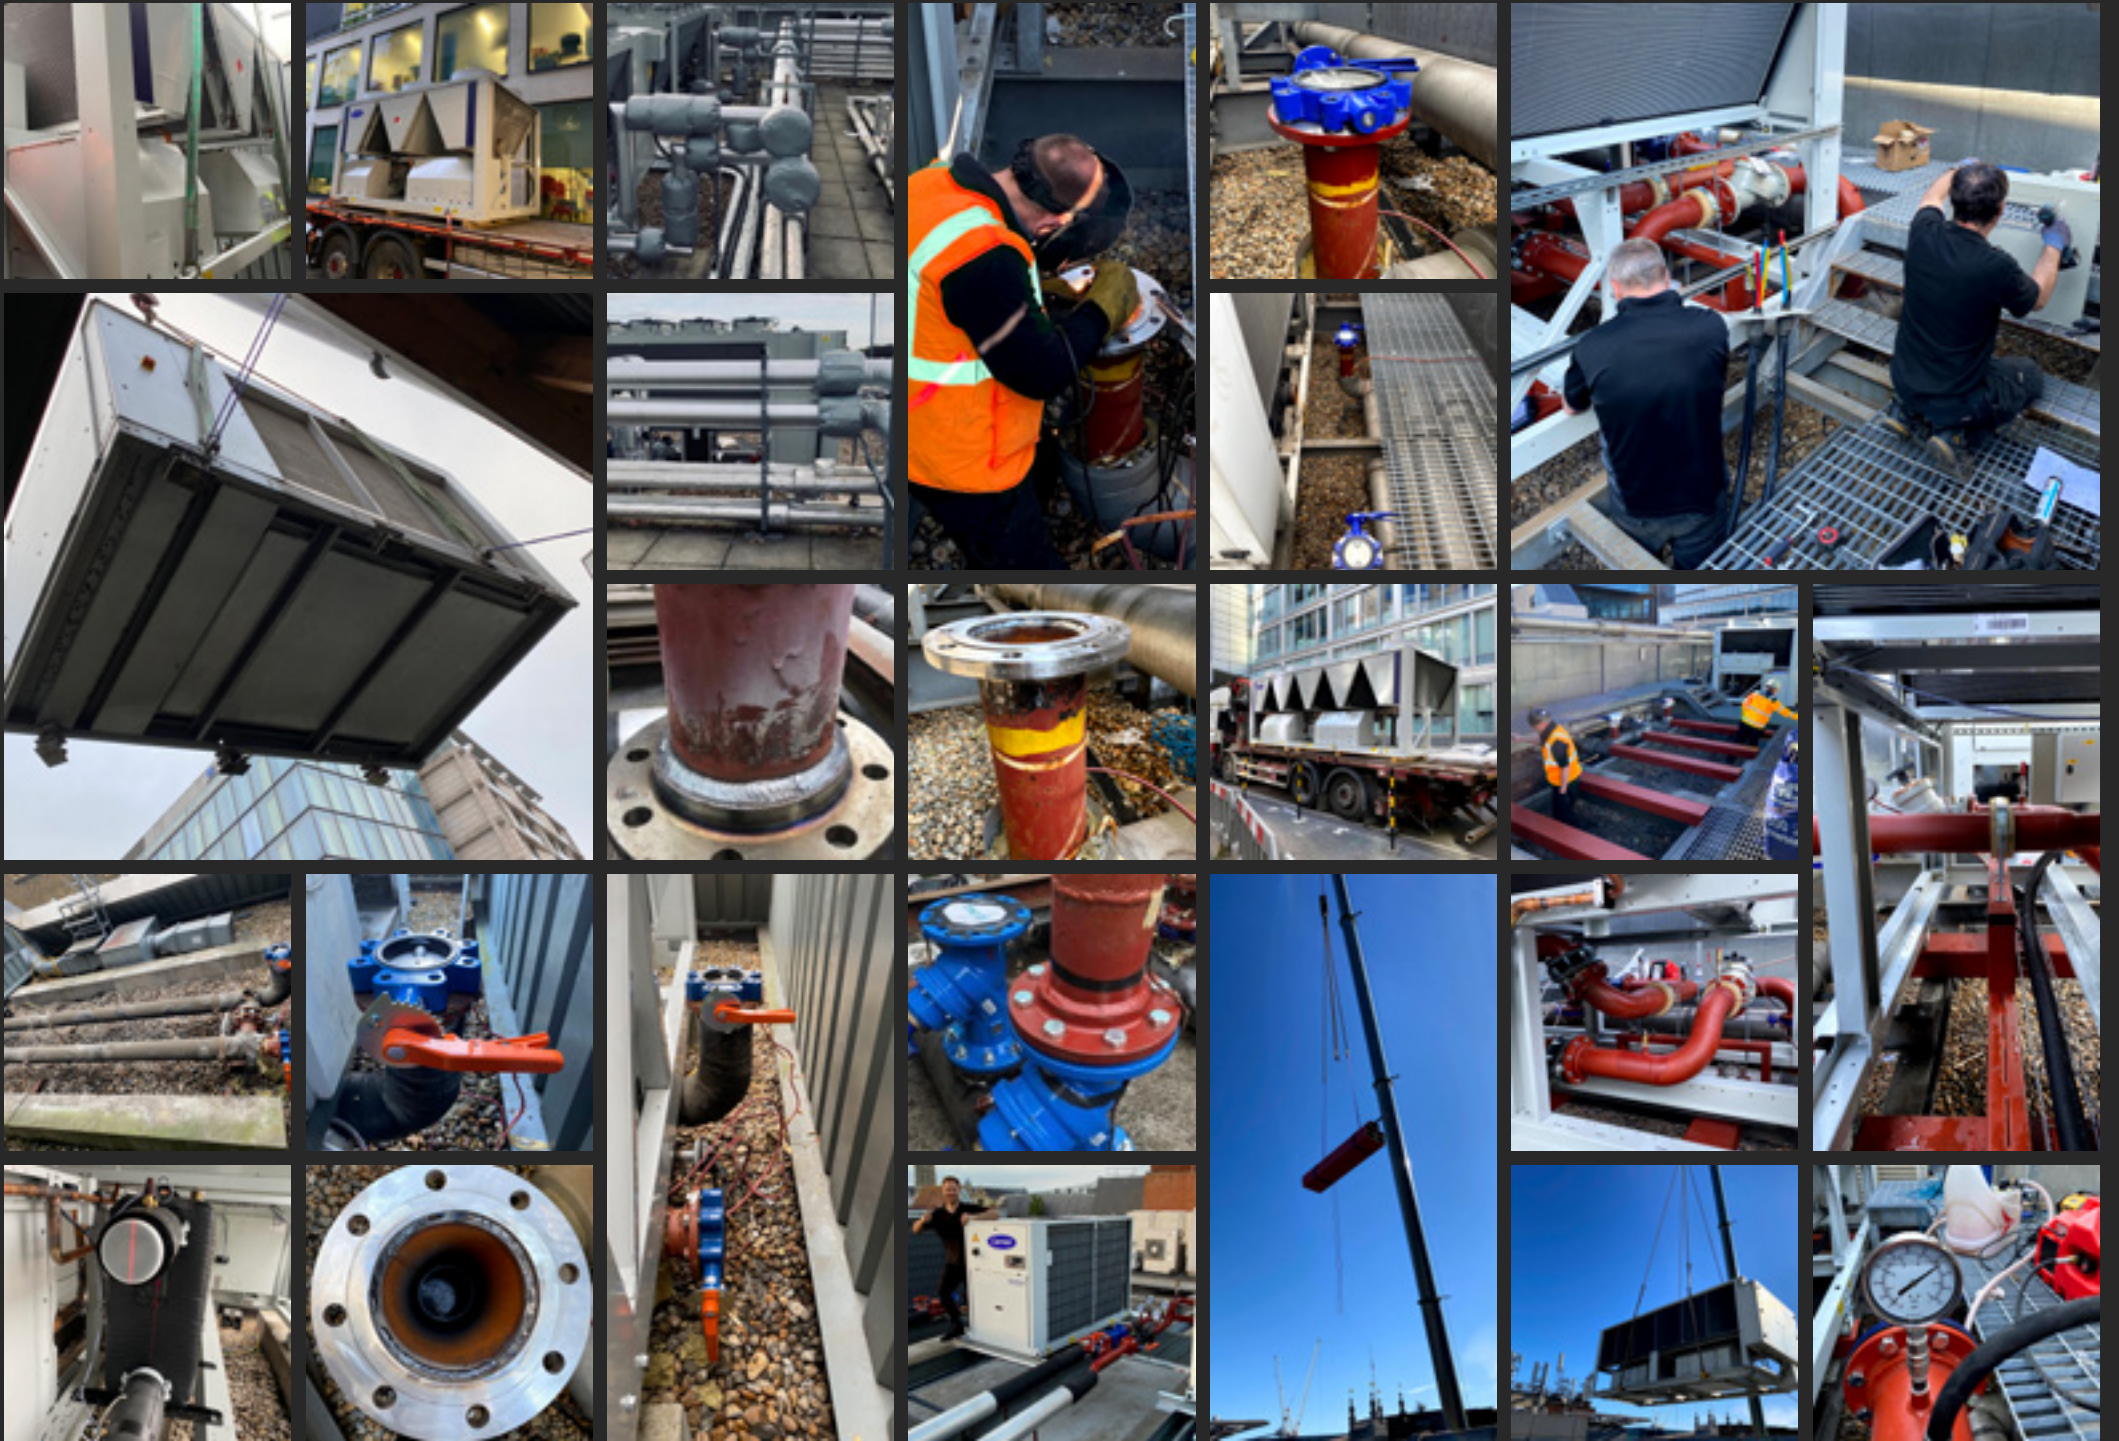

We Fix

BUILDING SERVICES
MAKING THINGS WORK FOR YOU

CHILLERS

GET IN TOUCH

CONTACT US

we-fixbuildingservices.com

0207 839 4333

info@we-fixbuildingservices.com